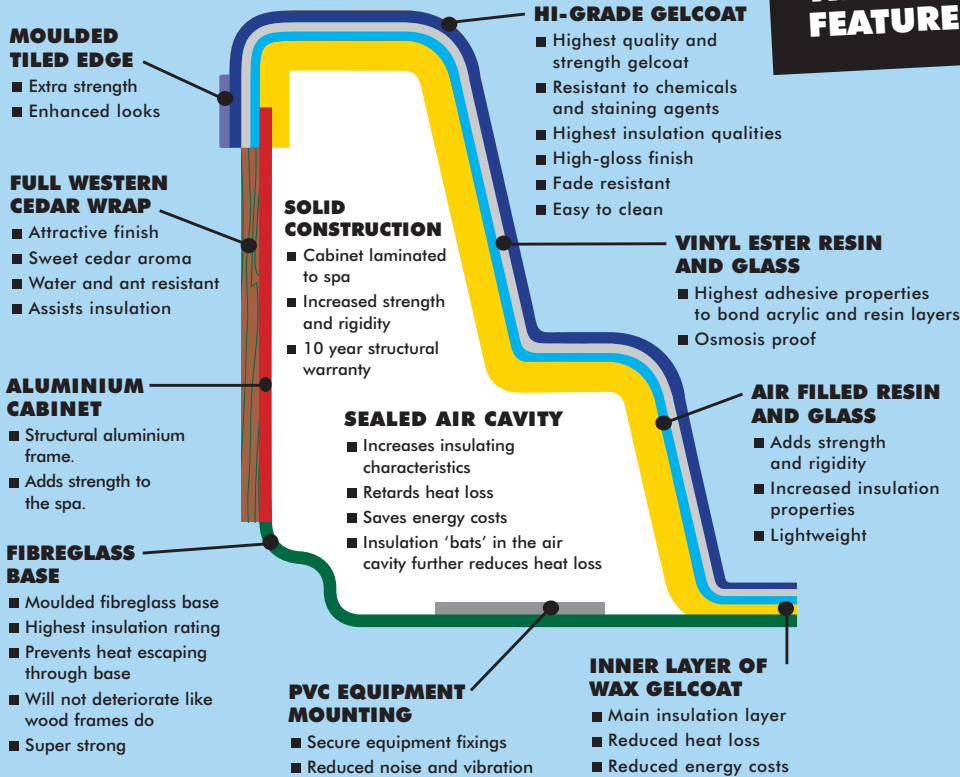

WAVE ROCK

**THE SPA
YOU CAN
SWIM IN!**

**BarnerReef
Spas**

A DUAL PURPOSE SPA – RELAX AND EXERCISE IN THE SAME AREA.

WAVE ROCK

Boasting a six seat spa with two hot seats, this swim spa will enable you to both relax AND exercise in the one area. 3 powerful counter current jets enable you to exercise in the deep end of the pool.

IT'S WHAT'S UNDERNEATH THAT COUNTS...

CHECK OUT THESE GREAT FEATURES!

DIMENSIONS: 4500mm x 2330mm x 1200mm

- 6-7 seater
- Large swimming area
- 2 head rests
- 3 super-charged swim jets
- 100 sq ft weir filter
- 3 x 3 hp pumps
- 5.5 kw electrical heater
- Blower for super charging
- 2 digital control panels
- Aromatherapy
- Ozone corona discharge
- Underwater LED 'disco' lighting
- Latest gel coat colours available
- 10 year structural warranty
- Made in Australia
- Made to the highest specifications
- Fully insulated
- International best gel coat technology
- Canadian western red cedar cabinet
- Osmosis proof and chemical resistant

STRENGTH & RIGIDITY

All Barrier Reef spas are built to last. Barrier Reef has used all the latest in hot tub technology to give you a strong and durable spa.

10 REASONS TO BUY A BARRIER REEF SPA

- 1 10 year structural warranty
- 2 20 years experience
- 3 Latest colours
- 4 Highest insulation available
- 5 Vermin proof
- 6 Strongest cabinets available
- 7 Made to the highest specifications
- 8 Internationally renowned best acrylic
- 9 Osmosis proof & chemical resistant
- 10 Local support, parts & warranty