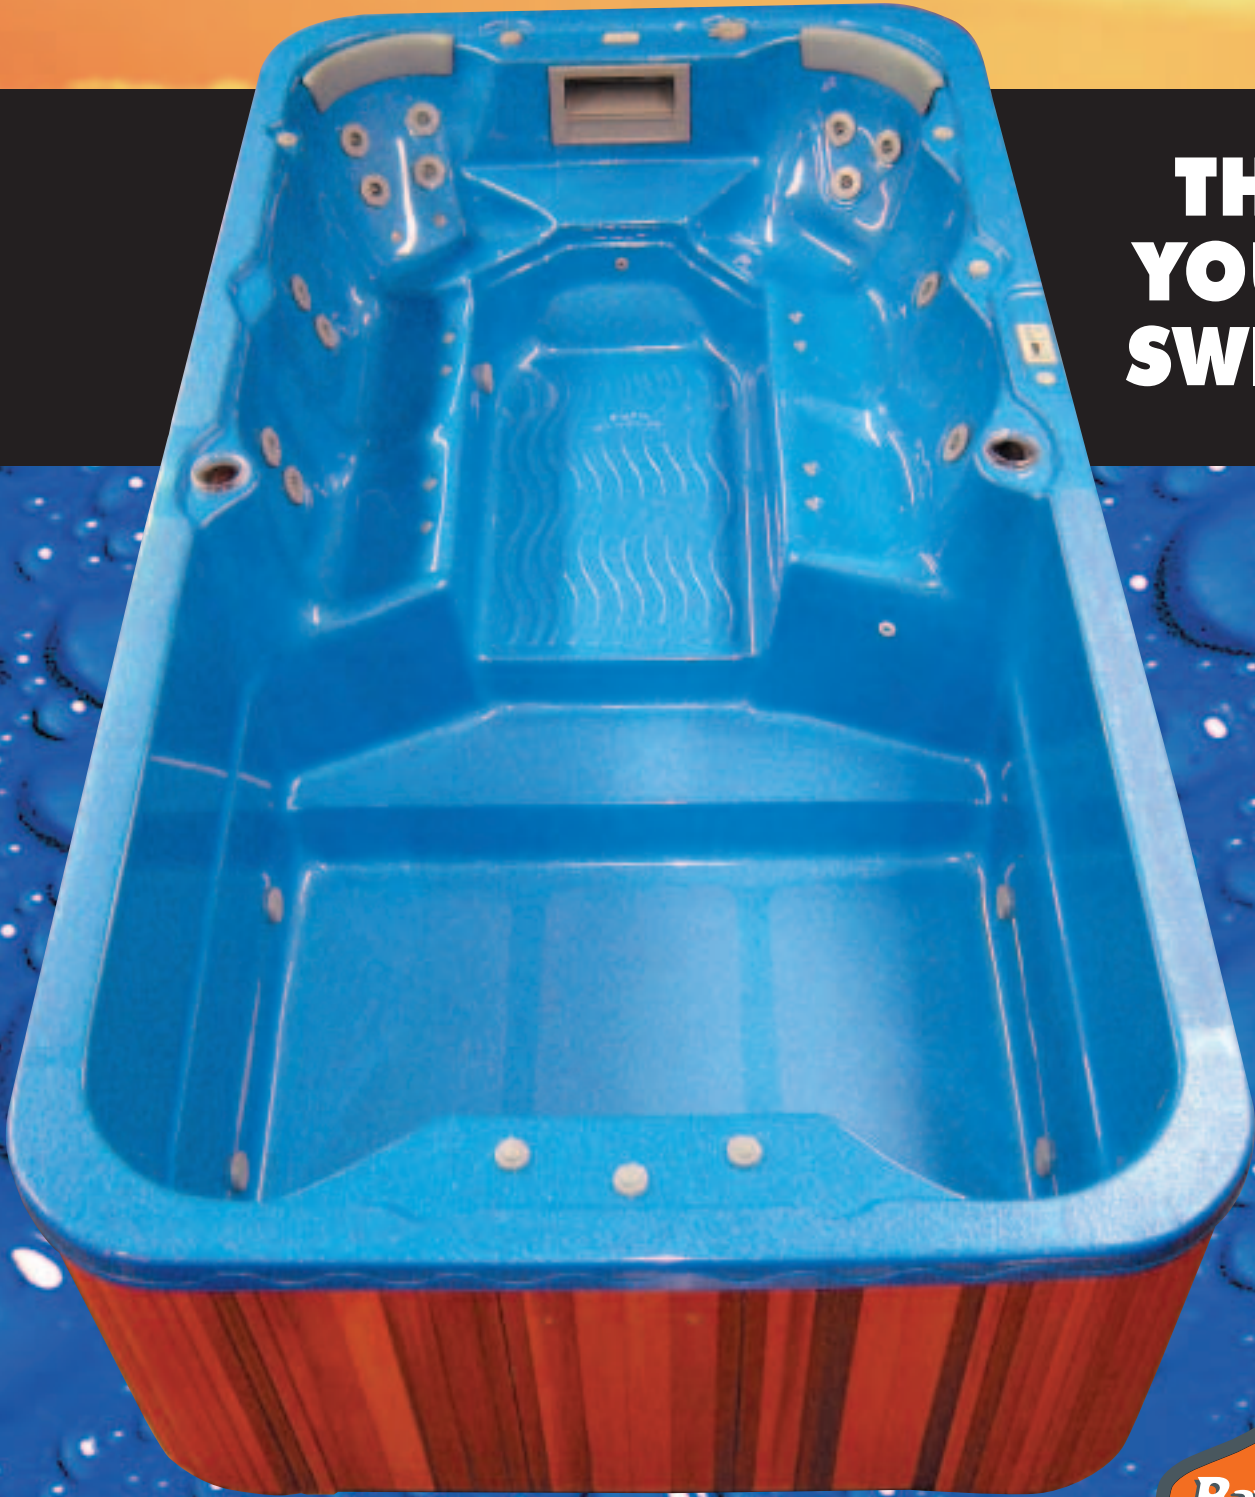

WAVE ROCK

**THE SPA
YOU CAN
SWIM IN!**

**BarnerReef
Spas**

A DUAL PURPOSE SPA – RELAX AND EXERCISE IN THE SAME AREA.

WAVE ROCK

Boasting a six seat spa with two hot seats, this swim spa will enable you to both relax AND exercise in the one area. 3 powerful counter current jets enable you to exercise in the deep end of the pool.

IT'S WHAT'S UNDERNEATH THAT COUNTS...

CHECK OUT THESE GREAT FEATURES!

DIMENSIONS: 4500mm x 2330mm x 1200mm

- 6-7 seater
- Large swimming area
- 2 head rests
- 3 super-charged swim jets
- 100 sq ft weir filter
- 3 x 3 hp pumps
- 5.5 kw electrical heater
- Blower for super charging
- 2 digital control panels
- Aromatherapy
- Ozone corona discharge
- Underwater LED 'disco' lighting
- Latest gel coat colours available
- 10 year structural warranty
- Made in Australia
- Made to the highest specifications
- Fully insulated
- International best gel coat technology
- Canadian western red cedar cabinet
- Osmosis proof and chemical resistant