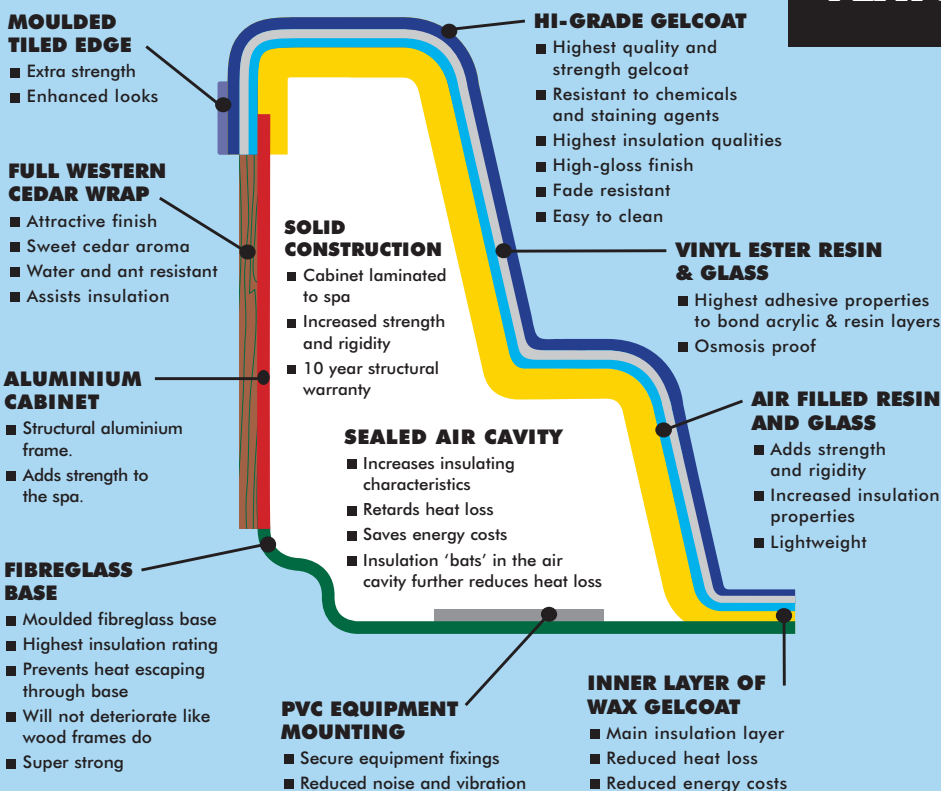

# SHARK BAY

THIS LUXURIOUS 12-15 SEAT PARTY SPA DOUBLES AS A SWIM TRAINER.

# SHARK BAY

The party or "team" spa of our range which can be used as a swim trainer for children. Built for large families and those who like to party. Relax and have fun with your friends and loved ones whenever you like in this magnificent spa.

## IT'S WHAT'S UNDERNEATH THAT COUNTS...

**DIMENSIONS:** 3800mm x 2335mm x 900mm

- 12 seater
- Doubles as a swim trainer for children
- 4 head rests
- 2 super-charged swim jets
- 100 sq ft weir filter
- 2 x 3 hp pumps
- 3.5 kw electrical heater
- Blower for super charging
- 2 digital control panels
- Aromatherapy
- Ozone corona discharge
- Underwater LED 'disco' lighting
- Latest gel coat colours available
- 10 Year structural warranty
- Made in Australia
- Made to the highest specifications
- Fully insulated
- International best gel coat technology
- Canadian western red cedar cabinet
- Osmosis proof and chemical resistant