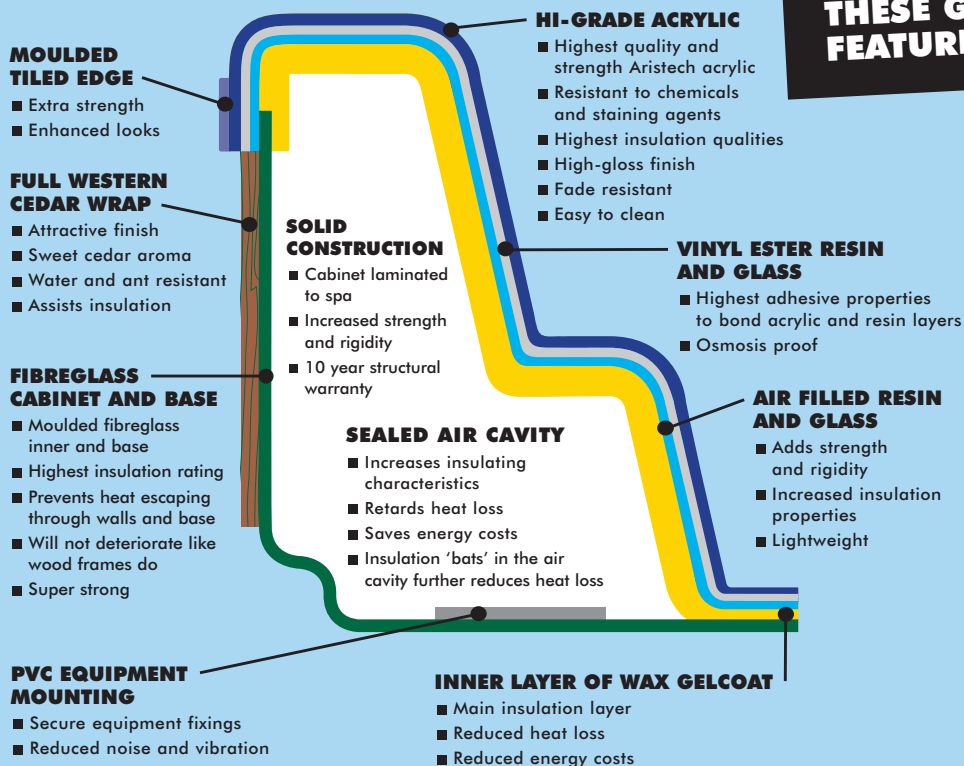

NINGALOO

**BarnerReef
Spas**

A LUXURIOUS & SPACIOUS 6 SEAT TRIPLE RECLINER.

NINGALOO

The premier 6 seater of our range, the NINGALOO is luxurious and spacious. Double recliner (or 'love seat'), single recliner and deep hot seat create a relaxing and soothing massage for you and your loved ones.

DIMENSIONS: 2190mm x 2230mm x 850mm

IT'S WHAT'S UNDERNEATH THAT COUNTS...

CHECK OUT THESE GREAT FEATURES!

- 6 seater
- Soothing double recliner plus a separate single recliner
- Relaxing deep hot seat
- 4 head rests
- Top loading 50 sq ft filter
- 1 or 2 x 2 hp pump
- 2.2 kw electrical heater
- Blower for super charging
- Digital control panel
- Aromatherapy
- Ozone corona discharge (Standard for UK only)
- LED 'disco' underwater lighting (Standard for UK only)
- Latest acrylics colours available
- Insulated lockable hard cover
- 10 Year structural warranty
- Made in Australia
- Made to the highest specifications
- Fully enclosed cabinet and base
- Strongest cabinet available
- Fully insulated
- Vermin proof
- International best acrylic
- Canadian western red cedar cabinet
- Osmosis proof and chemical resistant

STRENGTH & RIGIDITY

All Barrier Reef spas are built to last. Barrier Reef has used all the latest in hot tub technology to give you a strong and durable spa.

10 REASONS TO BUY A BARRIER REEF SPA

- 1 10 year structural warranty
- 2 20 years experience
- 3 Latest colours
- 4 Highest insulation available
- 5 Vermin proof
- 6 Strongest cabinets available
- 7 Made to the highest specifications
- 8 Internationally renowned best acrylic
- 9 Osmosis proof & chemical resistant
- 10 Local support, parts & warranty