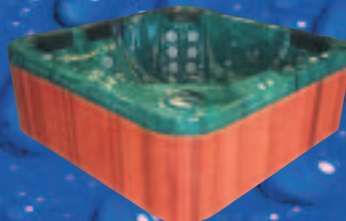

NINGALOO

**BarnerReef
Spas**

A LUXURIOUS & SPACIOUS 6 SEAT TRIPLE RECLINER.

NINGALOO

The premier 6 seater of our range, the NINGALOO is luxurious and spacious. Double recliner (or 'love seat'), single recliner and deep hot seat create a relaxing and soothing massage for you and your loved ones.

DIMENSIONS: 2190mm x 2230mm x 850mm

IT'S WHAT'S UNDERNEATH THAT COUNTS...

CHECK OUT THESE GREAT FEATURES!

- 6 seater
- Soothing double recliner plus a separate single recliner
- Relaxing deep hot seat
- 4 head rests
- Top loading 50 sq ft filter
- 1 or 2 x 2 hp pump
- 2.2 kw electrical heater
- Blower for super charging
- Digital control panel
- Aromatherapy
- Ozone corona discharge (Standard for UK only)
- LED 'disco' underwater lighting (Standard for UK only)
- Latest acrylics colours available
- Insulated lockable hard cover
- 10 Year structural warranty
- Made in Australia
- Made to the highest specifications
- Fully enclosed cabinet and base
- Strongest cabinet available
- Fully insulated
- Vermin proof
- International best acrylic
- Canadian western red cedar cabinet
- Osmosis proof and chemical resistant