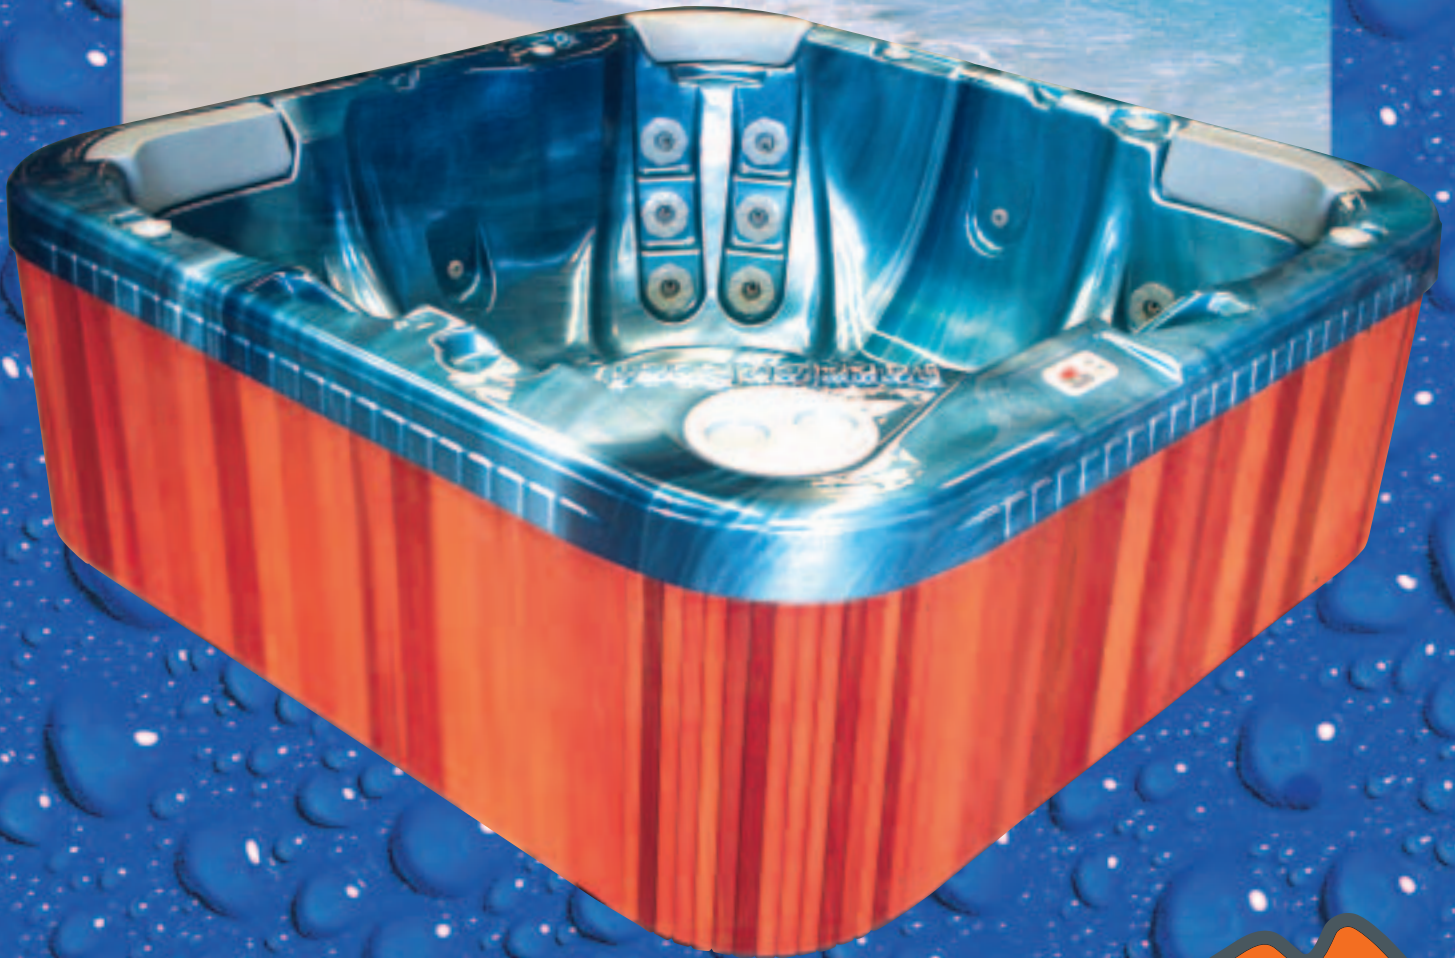

CORAL BAY

OUR POPULAR & STYLISH DOUBLE RECLINER SEATS 5-6 PEOPLE IN COMFORT.

CORAL BAY

The popular and stylish double recliner with massage seat is a great 5-6 person spa. Sit in comfort and relax away all those daily tensions in this high specification, great value spa.

IT'S WHAT'S UNDERNEATH THAT COUNTS...

CHECK OUT THESE GREAT FEATURES!

DIMENSIONS: 2000mm x 2000mm x 840mm

- 5-6 seater
- Relaxing deep hot seat
- Soothing double recliners
- 3 head rests
- Top loading 50 sq ft filter
- 1 or 2 x 2 hp pump
- 2.2 kw electrical heater
- Blower for super charging
- Digital control panel
- Aromatherapy
- Ozone Corona discharge (Standard for UK only)
- LED 'disco' underwater lighting (Standard for UK only)
- Latest acrylics colours available
- Insulated lockable hard cover
- 10 Year structural warranty
- Made in Australia
- Made to the highest specifications
- Fully enclosed cabinet and base
- Strongest cabinet available
- Fully insulated
- Vermin proof
- International best acrylic
- Canadian western red cedar cabinet
- Osmosis proof and chemical resistant