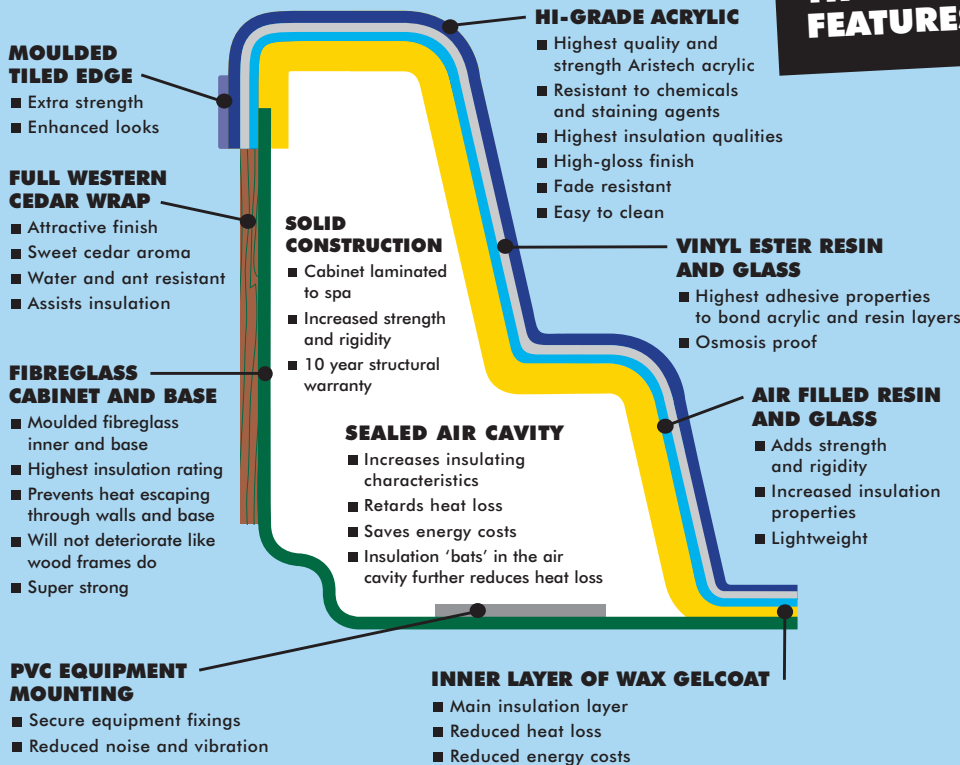

CORAL BAY

OUR POPULAR & STYLISH DOUBLE RECLINER SEATS 5-6 PEOPLE IN COMFORT.

CORAL BAY

The popular and stylish double recliner with massage seat is a great 5-6 person spa. Sit in comfort and relax away all those daily tensions in this high specification, great value spa.

DIMENSIONS: 2000mm x 2000mm x 840mm

IT'S WHAT'S UNDERNEATH THAT COUNTS...

CHECK OUT THESE GREAT FEATURES!

- 5-6 seater
- Relaxing deep hot seat
- Soothing double recliners
- 3 head rests
- Top loading 50 sq ft filter
- 1 or 2 x 2 hp pump
- 2.2 kw electrical heater
- Blower for super charging
- Digital control panel
- Aromatherapy
- Ozone Corona discharge (Standard for UK only)
- LED 'disco' underwater lighting (Standard for UK only)
- Latest acrylics colours available
- Insulated lockable hard cover
- 10 Year structural warranty
- Made in Australia
- Made to the highest specifications
- Fully enclosed cabinet and base
- Strongest cabinet available
- Fully insulated
- Vermin proof
- International best acrylic
- Canadian western red cedar cabinet
- Osmosis proof and chemical resistant

STRENGTH & RIGIDITY

All Barrier Reef spas are built to last. Barrier Reef has used all the latest in hot tub technology to give you a strong and durable spa.

10 REASONS TO BUY A BARRIER REEF SPA

- 1 10 year structural warranty
- 2 20 years experience
- 3 Latest colours
- 4 Highest insulation available
- 5 Vermin proof
- 6 Strongest cabinets available
- 7 Made to the highest specifications
- 8 Internationally renowned best acrylic
- 9 Osmosis proof & chemical resistant
- 10 Local support, parts & warranty