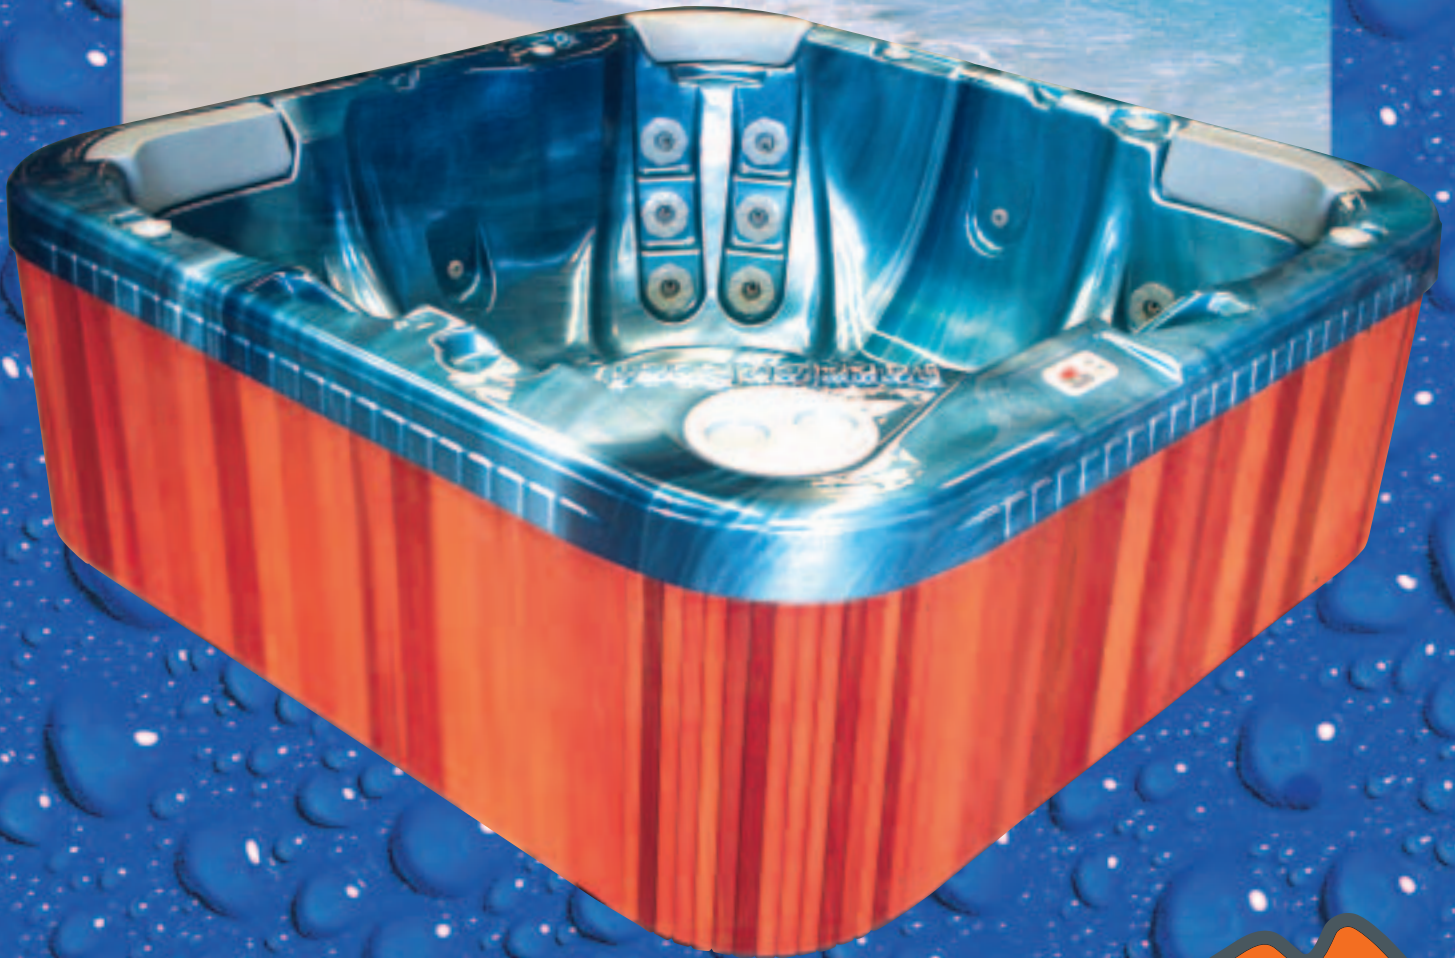

CORAL BAY

OUR POPULAR & STYLISH DOUBLE RECLINER SEATS 5-6 PEOPLE IN COMFORT.

CORAL BAY

The popular and stylish double recliner with massage seat is a great 5-6 person spa. Sit in comfort and relax away all those daily tensions in this high specification, great value spa.

DIMENSIONS: 2000mm x 2000mm x 840mm

IT'S WHAT'S UNDERNEATH THAT COUNTS...

CHECK OUT THESE GREAT FEATURES!

- 5-6 seater
- Relaxing deep hot seat
- Soothing double recliners
- 3 head rests
- Top loading 50 sq ft filter
- 1 or 2 x 2 hp pump
- 2.2 kw electrical heater
- Blower for super charging
- Digital control panel
- Aromatherapy
- Ozone Corona discharge (Standard for UK only)
- LED 'disco' underwater lighting (Standard for UK only)
- Latest acrylics colours available
- Insulated lockable hard cover
- 10 Year structural warranty
- Made in Australia
- Made to the highest specifications
- Fully enclosed cabinet and base
- Strongest cabinet available
- Fully insulated
- Vermin proof
- International best acrylic
- Canadian western red cedar cabinet
- Osmosis proof and chemical resistant