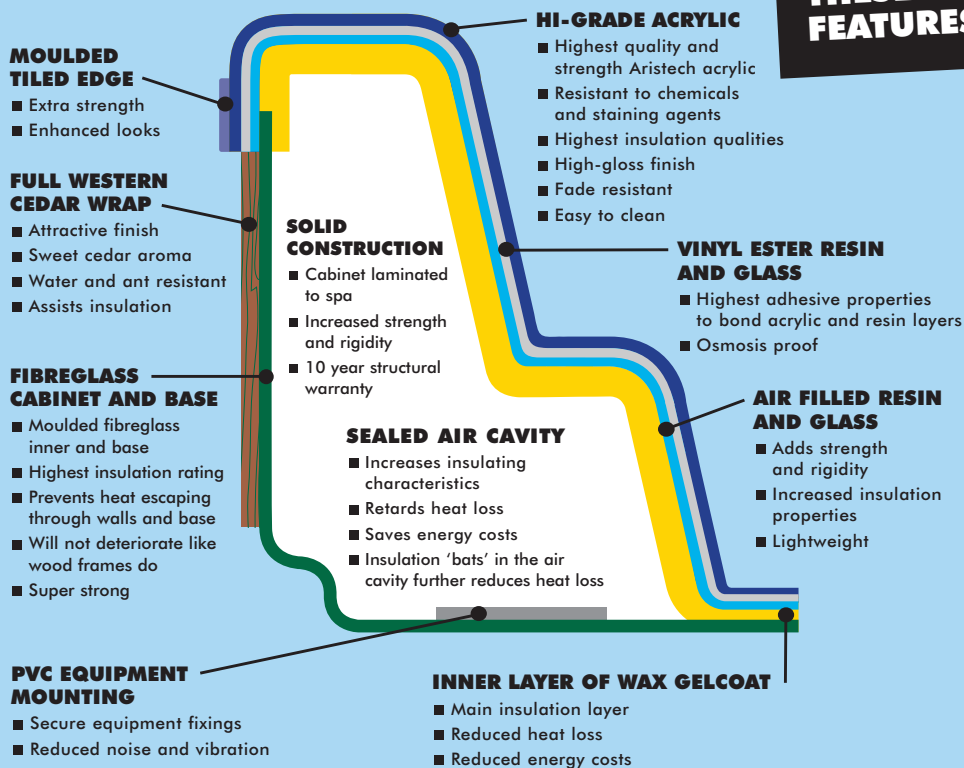

CORAL BAY

OUR POPULAR & STYLISH DOUBLE RECLINER SEATS 5-6 PEOPLE IN COMFORT.

CORAL BAY

The popular and stylish double recliner with massage seat is a great 5-6 person spa. Sit in comfort and relax away all those daily tensions in this high specification, great value spa.

IT'S WHAT'S UNDERNEATH THAT COUNTS...

CHECK OUT THESE GREAT FEATURES!

DIMENSIONS: 2000mm x 2000mm x 840mm

- 5-6 seater
- Relaxing deep hot seat
- Soothing double recliners
- 3 head rests
- Top loading 50 sq ft filter
- 1 or 2 x 2 hp pump
- 2.2 kw electrical heater
- Blower for super charging
- Digital control panel
- Aromatherapy
- Ozone Corona discharge (Standard for UK only)
- LED 'disco' underwater lighting (Standard for UK only)
- Latest acrylics colours available
- Insulated lockable hard cover
- 10 Year structural warranty
- Made in Australia
- Made to the highest specifications
- Fully enclosed cabinet and base
- Strongest cabinet available
- Fully insulated
- Vermin proof
- International best acrylic
- Canadian western red cedar cabinet
- Osmosis proof and chemical resistant

STRENGTH & RIGIDITY

All Barrier Reef spas are built to last. Barrier Reef has used all the latest in hot tub technology to give you a strong and durable spa.

10 REASONS TO BUY A BARRIER REEF SPA

- 1 10 year structural warranty
- 2 20 years experience
- 3 Latest colours
- 4 Highest insulation available
- 5 Vermin proof
- 6 Strongest cabinets available
- 7 Made to the highest specifications
- 8 Internationally renowned best acrylic
- 9 Osmosis proof & chemical resistant
- 10 Local support, parts & warranty