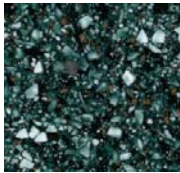

Barrier Reef Spas

Spa Colours

The best quality Aristech Acrylics are utilised in our spa range.

Opals

Mystic
Emerald

Summer
Sapphire

Sea Mist
Opal

Ocean Wave
Opal

Midnight
Opal

Marbles - Quarite Select™

Ponderosa Pine

Dakota

Tahoe

Shenandoah

Swim Spa Colours

The best quality gel coat is utilised in our Swim Spas Range

Pacific Blue

Desert Pearl

Ocean Teal

Note: Colours are an indication only and may differ from the final product