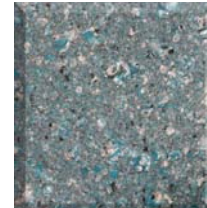

Barrier Reef Spas

Spa Colours

The best quality Aristech Acrylics are utilised in our spa range.

Opals

Mystic
Emerald

Summer
Sapphire

Sea Mist
Opal

Ocean Wave
Opal

Midnight
Opal

Marbles - Quarite Select™

Ponderosa Pine

Dakota

Tahoe

Shenandoah

Swim Spa Colours

The best quality gel coat is utilised in our Swim Spas Range

Pacific Blue

Desert Pearl

Ocean Teal

Note: Colours are an indication only and may differ from the final product