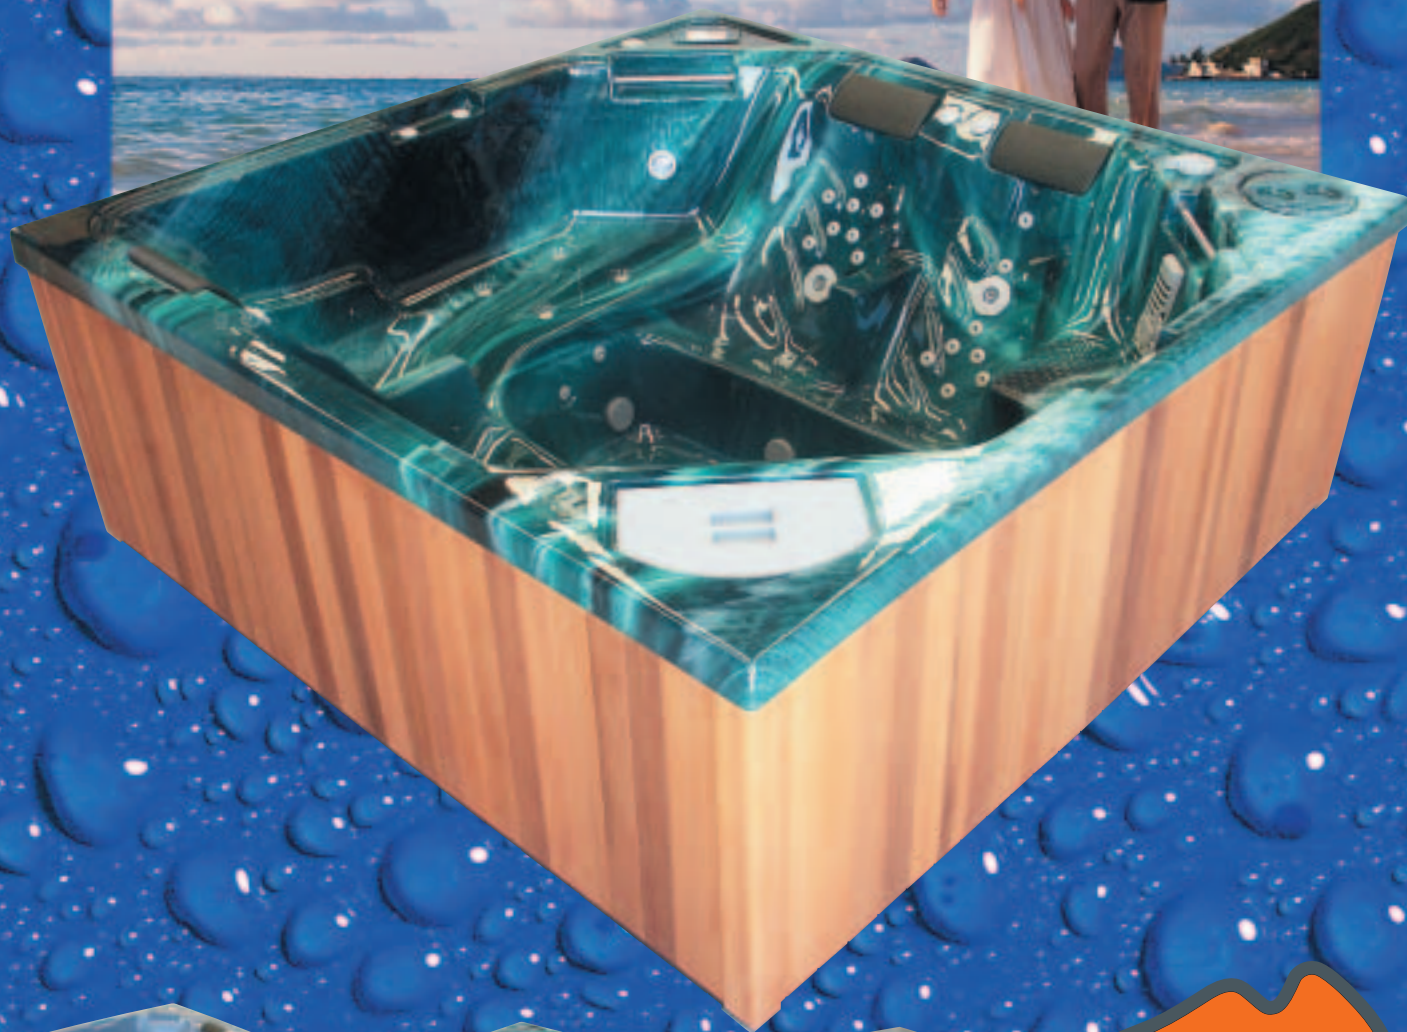

ABROLHOS

**Barrier Reef
Spas**

GREAT ENTERTAINER SEATS 7-8 WITH A DOUBLE HOT SEAT.

ABROLHOS

Our premium spa is perfect for both fun and relaxation, for you, your family and your friends. The ABROLHOS is a great entertainer with relaxing double hot seats, 4 massage seats and a soothing massage recliner.

DIMENSIONS: 2300mm x 2300mm x 910mm

IT'S WHAT'S UNDERNEATH THAT COUNTS...

CHECK OUT THESE GREAT FEATURES!

- 7-8 seater
- Relaxing double hot seats
- Soothing massage recliner
- 4 massage seats
- 3 head rests
- Top loading 50 sq ft filter
- 1 or 2 x 2 hp pump
- 2.2 kw electrical heater
- Blower for super charging
- Digital control panel
- Aromatherapy
- Ozone corona discharge (Standard for UK only)
- LED 'disco' underwater lighting (Standard for UK only)
- Champagne ice box
- Latest acrylics colours available
- Insulated lockable hard cover
- 10 Year structural warranty
- Made in Australia
- Made to the highest specifications
- Fully enclosed cabinet and base
- Strongest cabinet available
- Fully insulated
- Vermin proof
- International best acrylic
- Canadian western red cedar cabinet
- Osmosis proof and chemical resistant