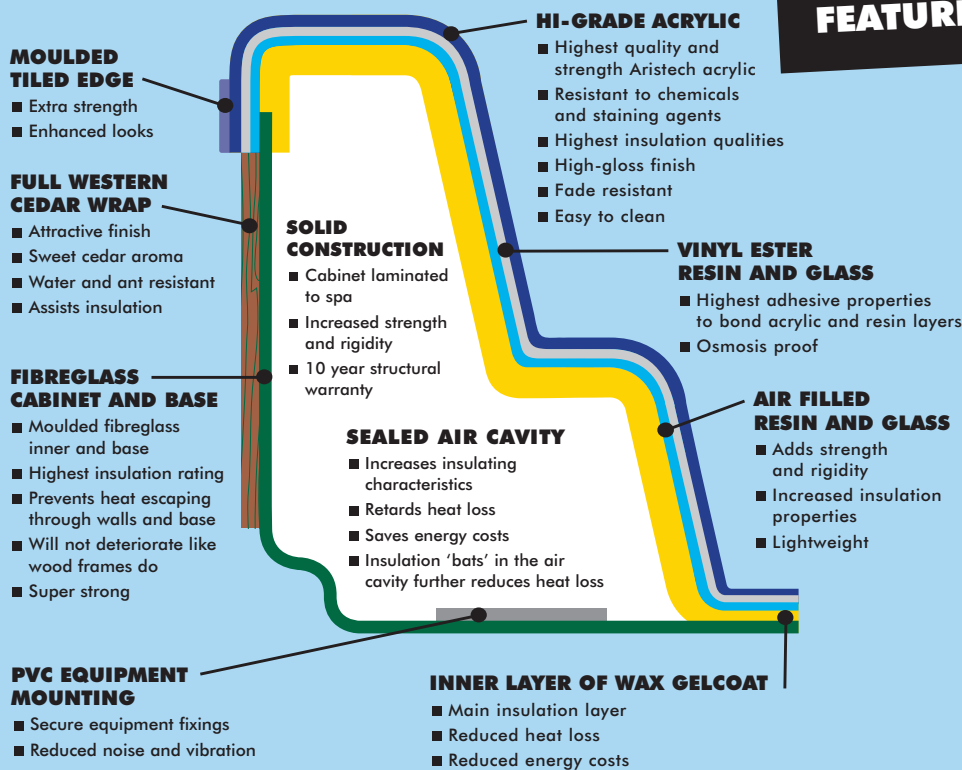

ABROLHOS

**Barrier Reef
Spas**

GREAT ENTERTAINER SEATS 7-8 WITH A DOUBLE HOT SEAT.

ABROLHOS

Our premium spa is perfect for both fun and relaxation, for you, your family and your friends. The ABROLHOS is a great entertainer with relaxing double hot seats, 4 massage seats and a soothing massage recliner.

DIMENSIONS: 2300mm x 2300mm x 910mm

IT'S WHAT'S UNDERNEATH THAT COUNTS...

CHECK OUT THESE GREAT FEATURES!

- 7-8 seater
- Relaxing double hot seats
- Soothing massage recliner
- 4 massage seats
- 3 head rests
- Top loading 50 sq ft filter
- 1 or 2 x 2 hp pump
- 2.2 kw electrical heater
- Blower for super charging
- Digital control panel
- Aromatherapy
- Ozone corona discharge (Standard for UK only)
- LED 'disco' underwater lighting (Standard for UK only)
- Champagne ice box
- Latest acrylics colours available
- Insulated lockable hard cover
- 10 Year structural warranty
- Made in Australia
- Made to the highest specifications
- Fully enclosed cabinet and base
- Strongest cabinet available
- Fully insulated
- Vermin proof
- International best acrylic
- Canadian western red cedar cabinet
- Osmosis proof and chemical resistant

STRENGTH & RIGIDITY

All Barrier Reef spas are built to last. Barrier Reef has used all the latest in hot tub technology to give you a strong and durable spa.

10 REASONS TO BUY A BARRIER REEF SPA

- 1 10 year structural warranty
- 2 20 years experience
- 3 Latest colours
- 4 Highest insulation available
- 5 Vermin proof
- 6 Strongest cabinets available
- 7 Made to the highest specifications
- 8 Internationally renowned best acrylic
- 9 Osmosis proof & chemical resistant
- 10 Local support, parts & warranty