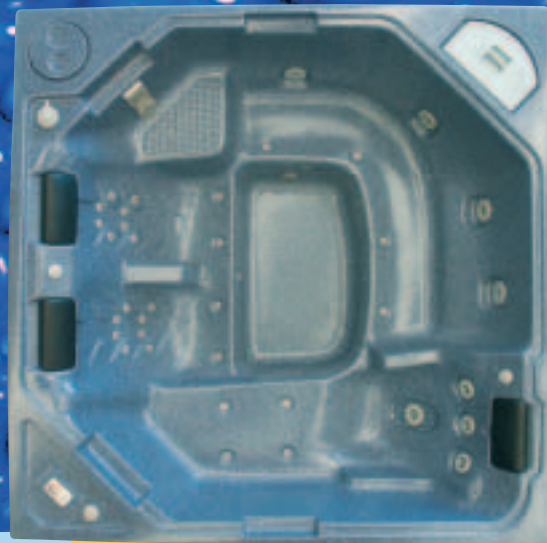

ABROLHOS

**Barrier Reef
Spas**

GREAT ENTERTAINER SEATS 7-8 WITH A DOUBLE HOT SEAT.

ABROLHOS

Our premium spa is perfect for both fun and relaxation, for you, your family and your friends. The ABROLHOS is a great entertainer with relaxing double hot seats, 4 massage seats and a soothing massage recliner.

DIMENSIONS: 2300mm x 2300mm x 910mm

IT'S WHAT'S UNDERNEATH THAT COUNTS...

CHECK OUT THESE GREAT FEATURES!

- 7-8 seater
- Relaxing double hot seats
- Soothing massage recliner
- 4 massage seats
- 3 head rests
- Top loading 50 sq ft filter
- 1 or 2 x 2 hp pump
- 2.2 kw electrical heater
- Blower for super charging
- Digital control panel
- Aromatherapy
- Ozone corona discharge (Standard for UK only)
- LED 'disco' underwater lighting (Standard for UK only)
- Champagne ice box
- Latest acrylics colours available
- Insulated lockable hard cover
- 10 Year structural warranty
- Made in Australia
- Made to the highest specifications
- Fully enclosed cabinet and base
- Strongest cabinet available
- Fully insulated
- Vermin proof
- International best acrylic
- Canadian western red cedar cabinet
- Osmosis proof and chemical resistant